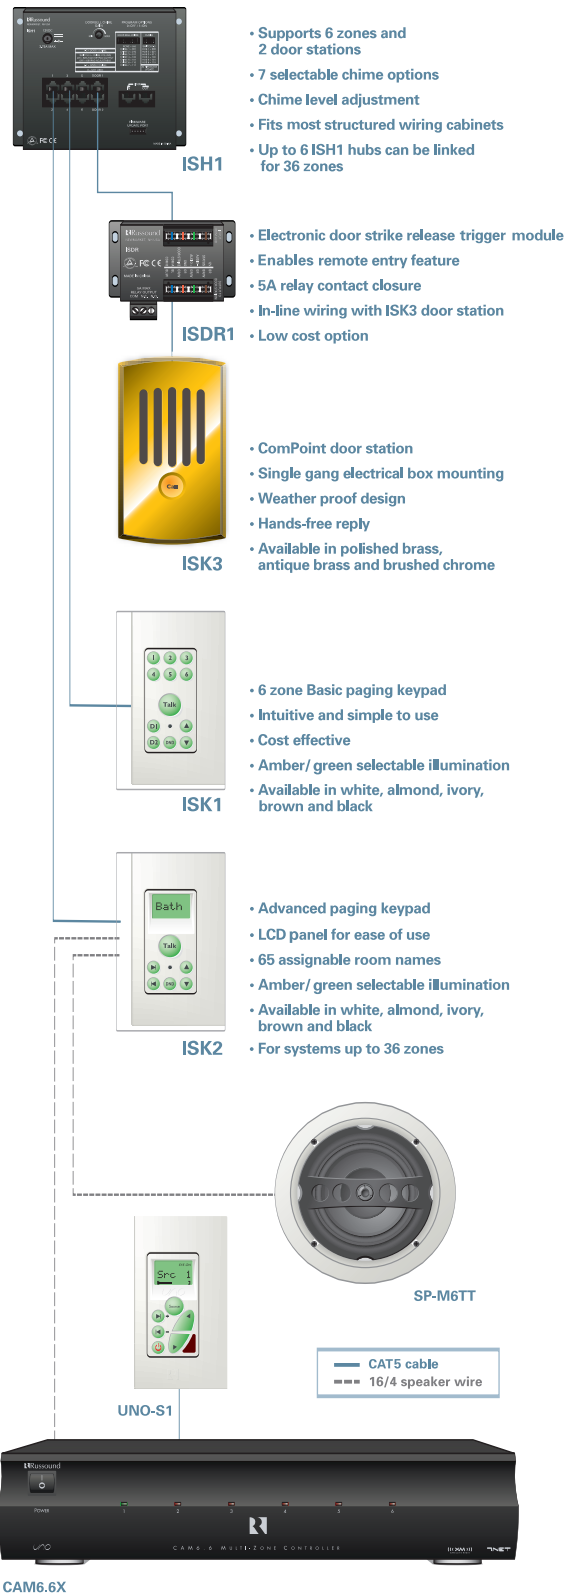

ISK3 Door Station

User control: Call key with amber backlight
Audio input: Built-in microphone with automatic gain control
Amplifier: Monaural (for system functions only)
Volume control: Installer-adjustable potentiometer
Audio output: Built-in speaker
Cover plate: Weatherproof plated die-cast zinc
CAT-5 connector: 110 punch-down block
Doorbell connector: 2-pole screw terminal
Doorbell wire size: Up to 18 AWG (1.024 mm)
Doorbell contact: 1 A @ 12 VDC
Power consumption: 15 VDC 220 mA maximum
Available finishes: Polished brass, antique brass, brushed chrome
Overall dimensions: 3" W x 5.125" H x 3.25" D (7.6 x 13.0 x 8.3 cm)
Dimensions in wall box: 2" W x 2.875" H x 2.75" D (5.1 x 7.3 x 7.0 cm)
Wall box: Single gang, 22 cu in. (360 cm³) minimum volume

ISK1 Basic and ISK2 Advanced Keypads

Key backlighting: Installer-selectable amber or green, with red function indication
Audio input: Built-in microphone with auto gain control
Min. load impedance: 6 ohms per channel
Speaker relay rating: 50 watts RMS continuous
Speaker connectors: 8-pole screw terminal
Speaker wire size: Up to 14 AWG (1.63 mm)
CAT-5 connector: 110 punch-down block
Keypad style: Single-gang Decora®
Available colors: White, almond, bone, brown, black
Dimensions: ISK1: 1.875" W x 4.188" H x 2.5" D (4.8 x 10.6 x 6.4 cm)
ISK2: 1.875" W x 4.188" H x 2.63" D (4.8 x 10.6 x 6.7 cm)

System

Maximum rooms: 36 (up to 6 hubs)
Door stations: 2 maximum
Communications cable: CAT-5/CAT-5e
Maximum cable length: 250 feet (76 m)

Since 1967, innovation, quality and reliability have been the core of the Russound product tradition. Today, Russound offers everything for enjoying multiroom audio-video in your home. All audio-video distributed solutions are built to high standards and designed with the unique consideration of making products that are easy to live with and enjoy.

Russound

www.russound.com

603.659.5170

5 Forbes Road
Newmarket, New Hampshire 03857 USA